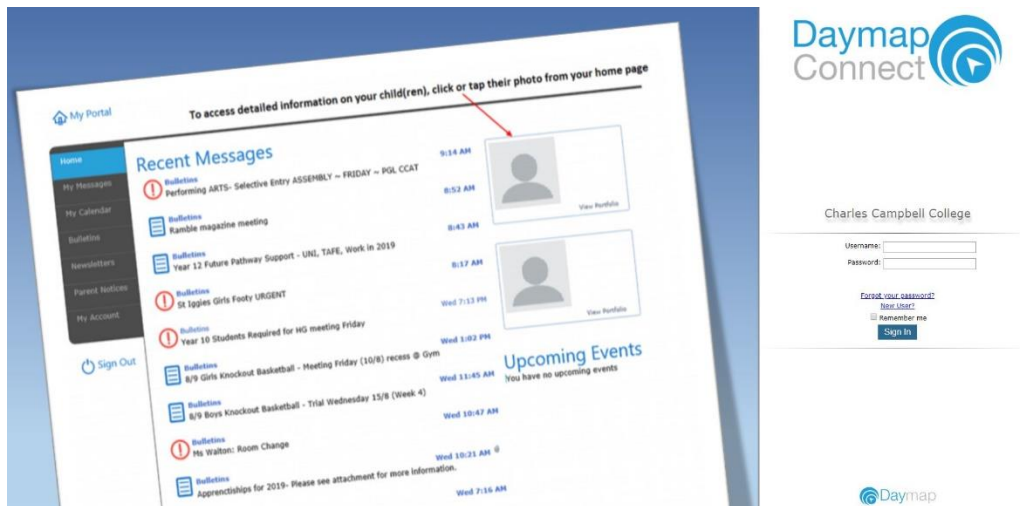

# Charles Campbell College Daymap Parent Portal

Access Daymap Parent Portal <http://www.ccc.sa.edu.au>

Click DAYMAP PARENTS, this will redirect you to the Login Page of the Daymap Parent Portal at Charles Campbell College

Click on your student's photo to view their portfolio. →

[My Portal](#) >

Clicking on each TAB will present a variety of detailed information:

- Student calendar
- A snapshot of their week
- Student attendance map
- Assessment tasks, schedules, plans and results
- Term reports
- Your account details.